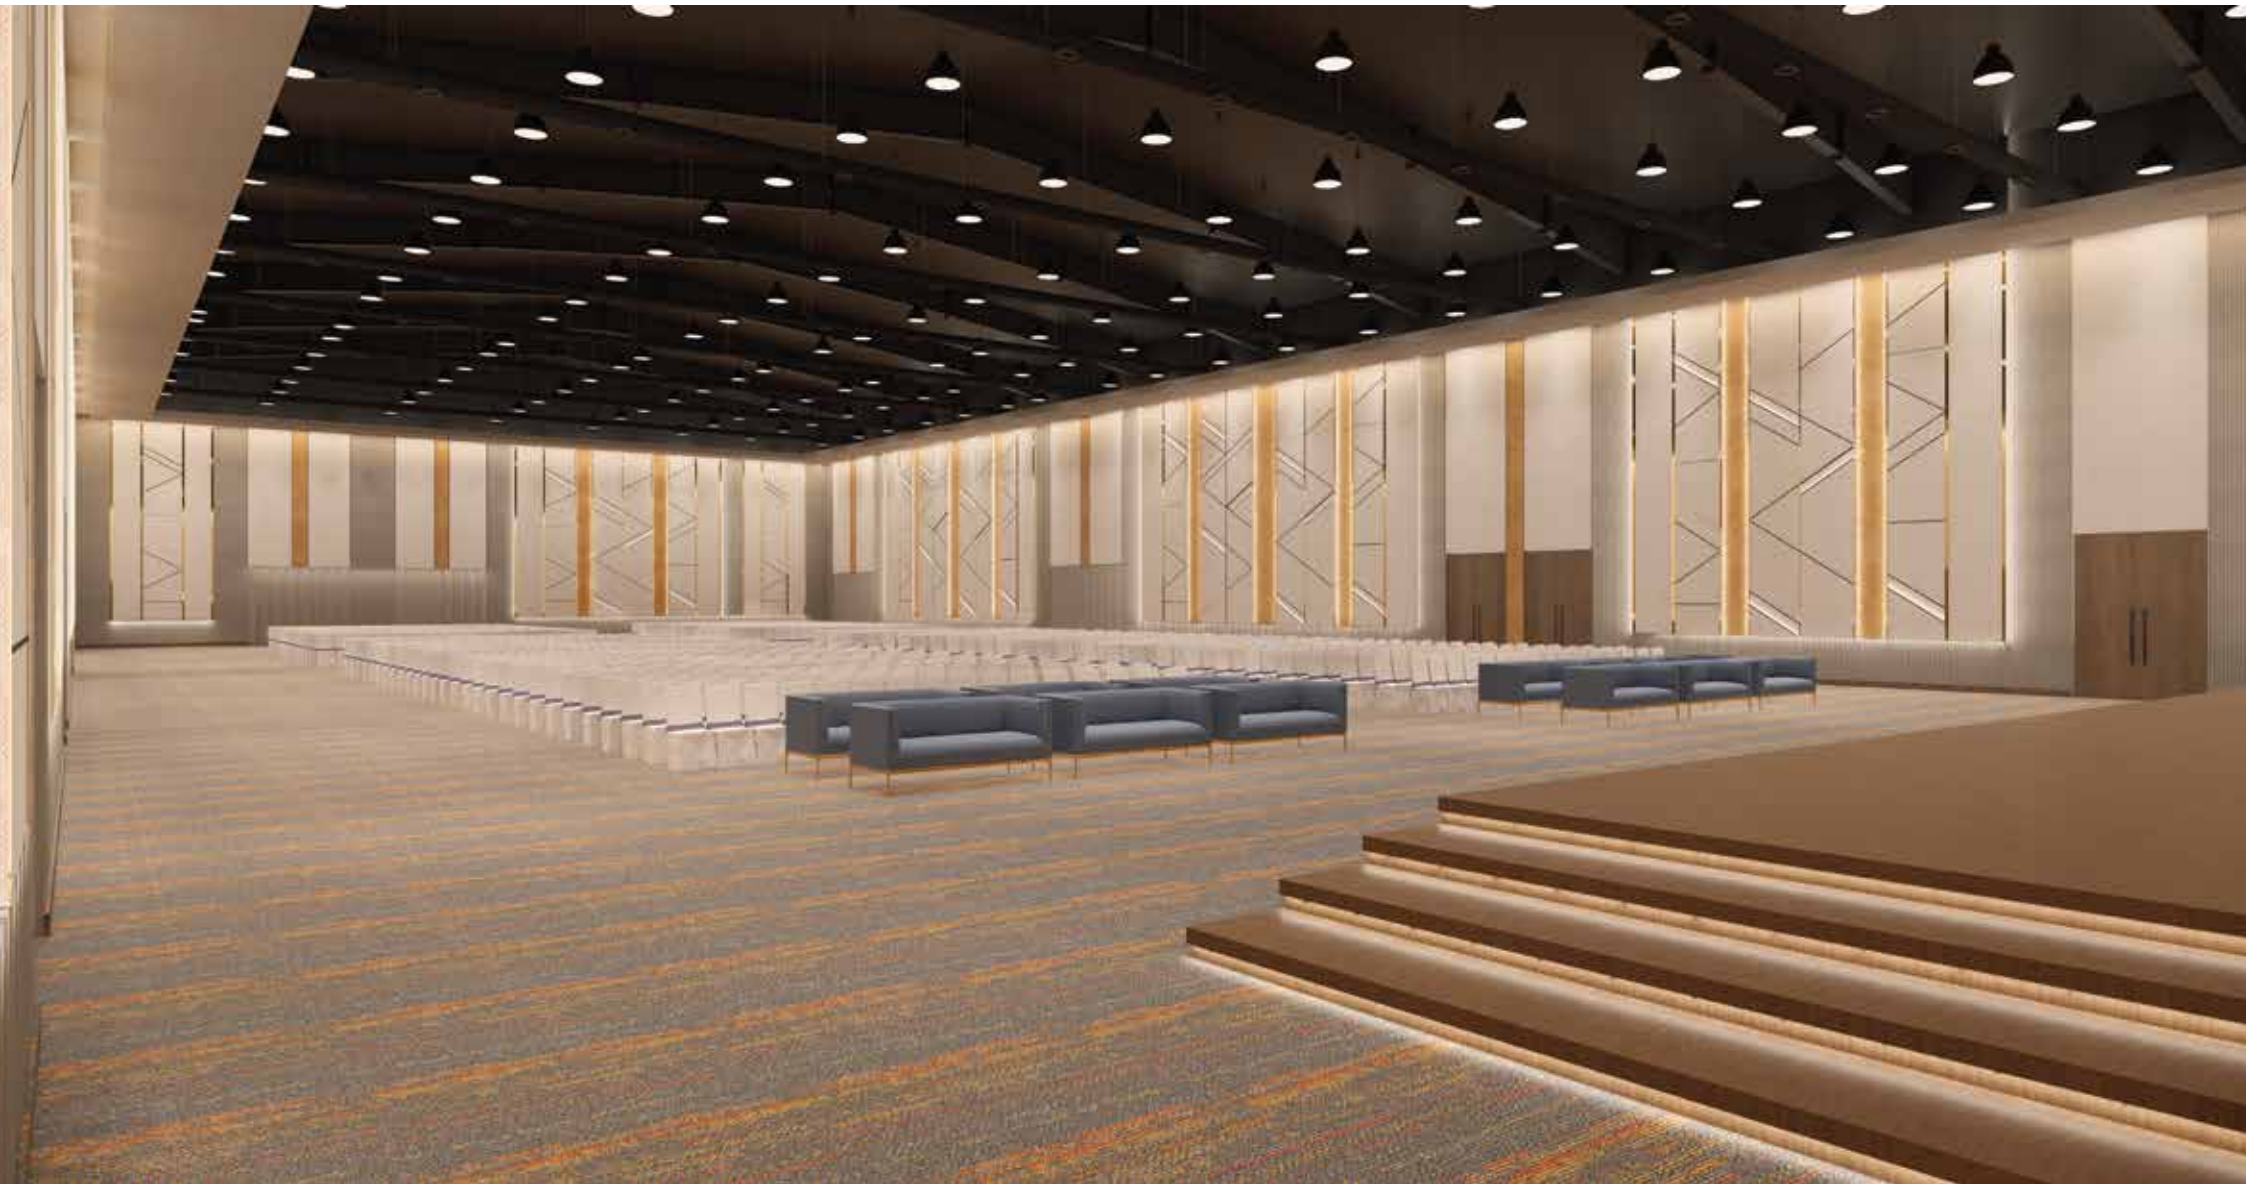

*Exceptional events deserve  
an Exceptional space.*

Hy-One convention centre is a landmark destination designed for celebrations and gatherings of grandeur. Spread across a thoughtfully planned expanse, Hy-One brings together scale, elegance, and seamless functionality to create unforgettable experiences.

With a total built-up area of 1,15,000 sq. ft., expansive indoor halls, lush outdoor spaces, and ample parking, Hy-One is crafted to host events of every magnitude- from intimate celebrations to large-scale conventions.

*Designed to host celebrations of all scales with ease.*

Designed to impress,  
*Built to perform.*

Hy-One offers versatile, state-of-the-art spaces that adapt effortlessly to your vision.

- Grand Convention Hall spanning 30,000 sq. ft., divisible into 20,000 sq. ft. and 10,000 sq. ft. sections.
- Three Banquet Halls, each 5,000 sq. ft., ideal for receptions, conferences, and private gatherings.
- Expansive Lawn Area of 20,000 sq. ft., perfect for open-air celebrations.
- Total Convention Area: 3.5 acres of thoughtfully curated event space.

*Luxury that works  
behind the scenes.*

Hy-One is equipped with premium amenities to ensure comfort, convenience, and smooth execution at every stage.

- 6 acres of dedicated parking for hassle-free guest access
- 10 well-appointed rooms, including:
  - 2 luxury suite rooms
  - 1 dedicated makeup room
- Spacious back-of-house areas for vendors and event teams.
- Seamless layouts for crowd movement and event flow.