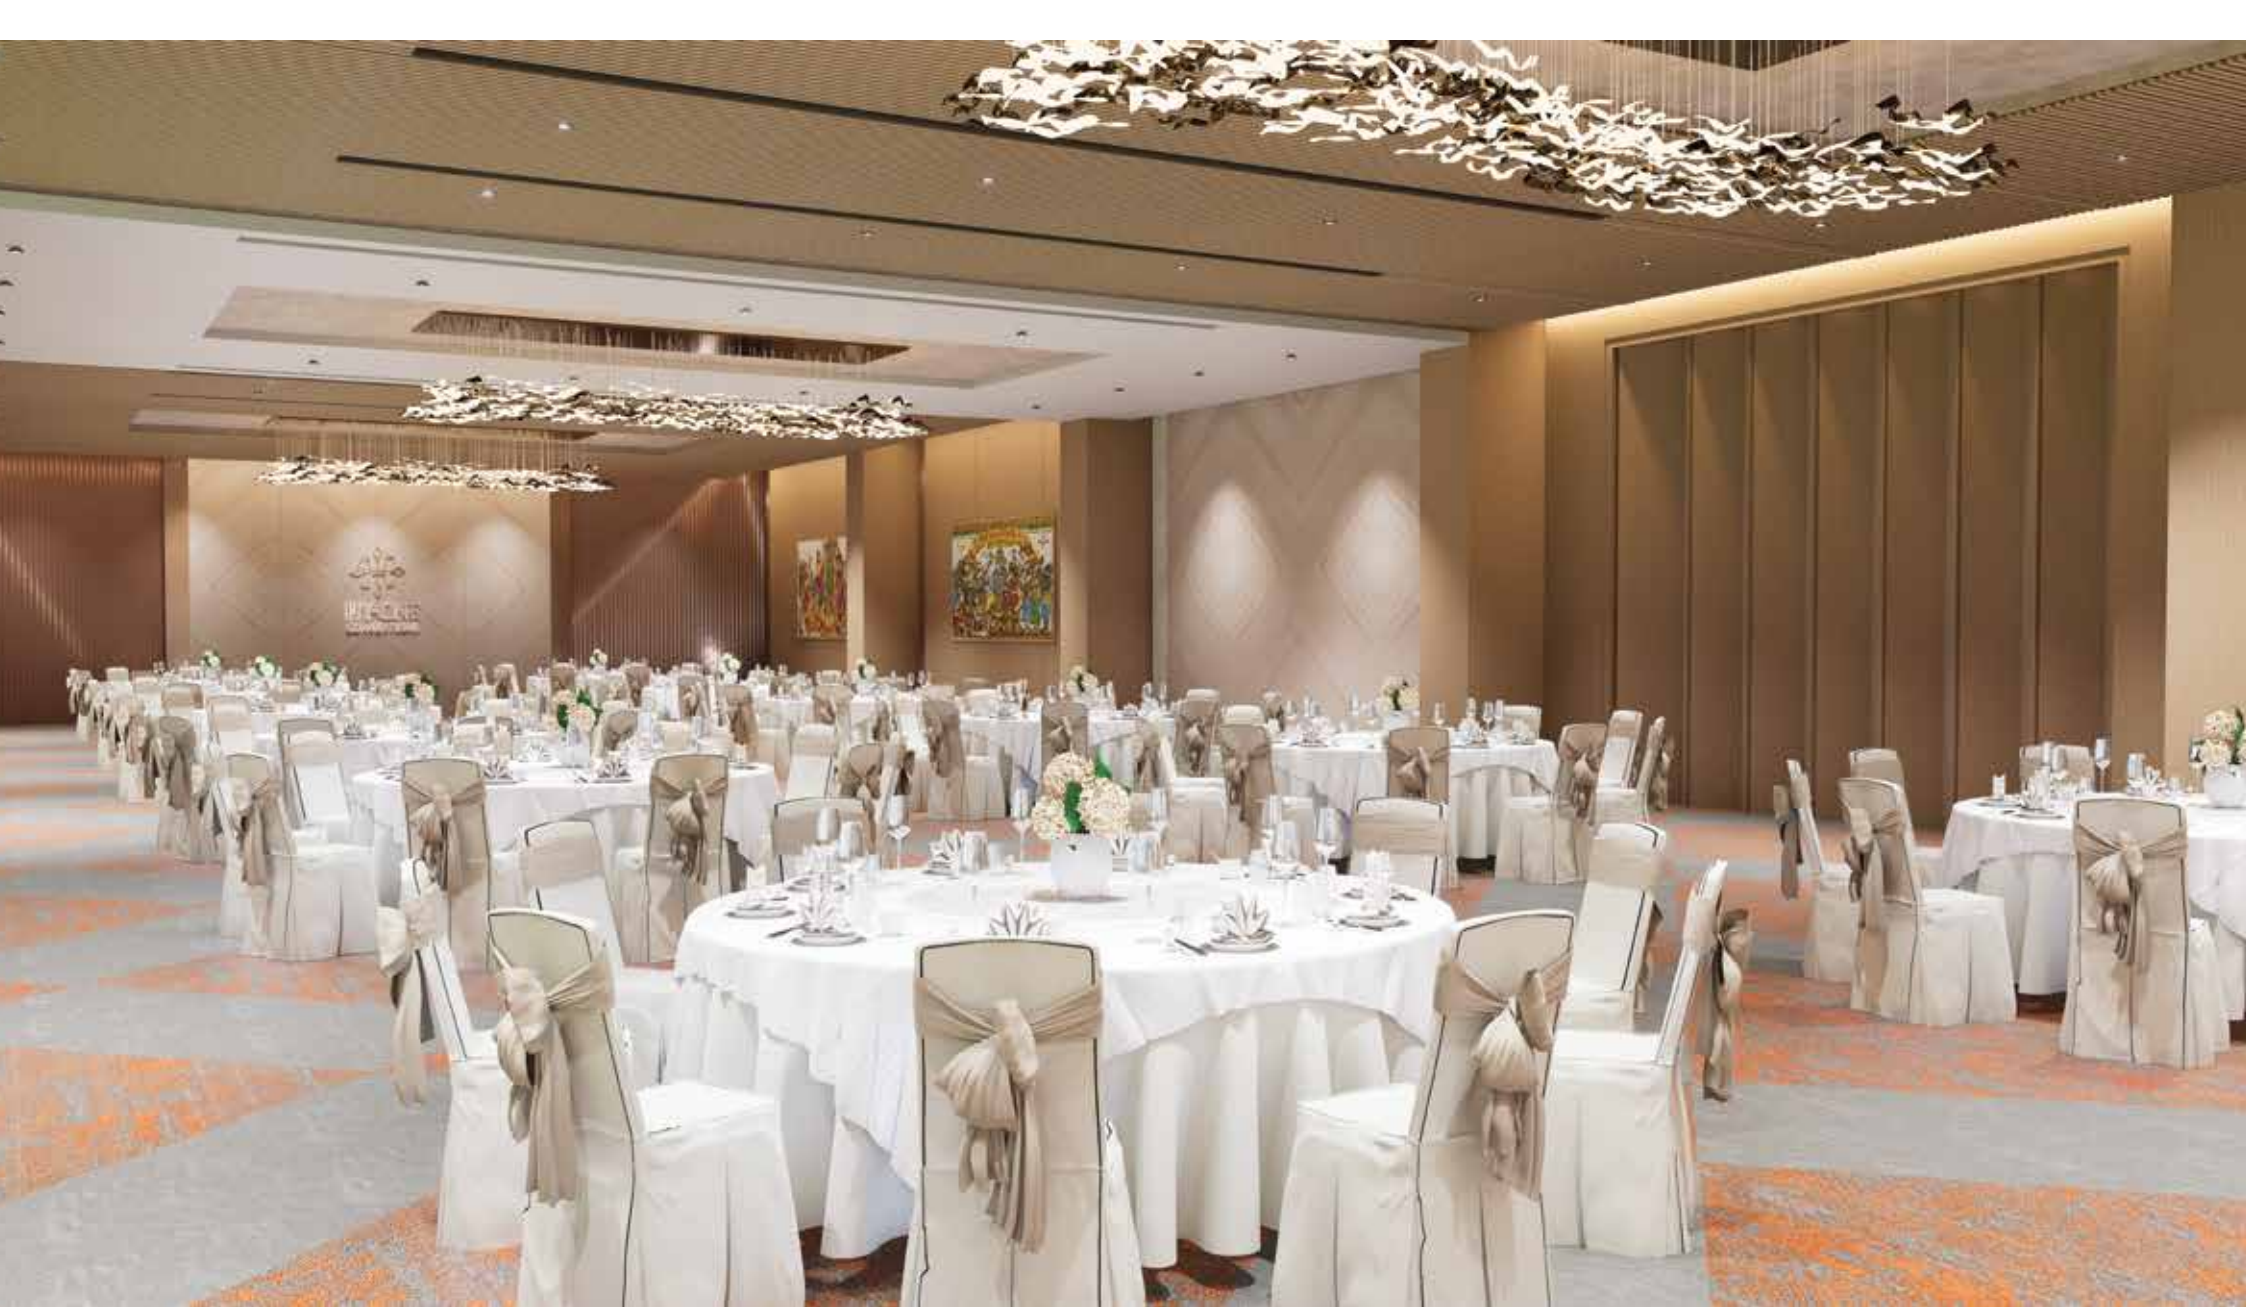

At Hy-One Convention Centre, we don't just host events- we set the stage for memories that last a lifetime.